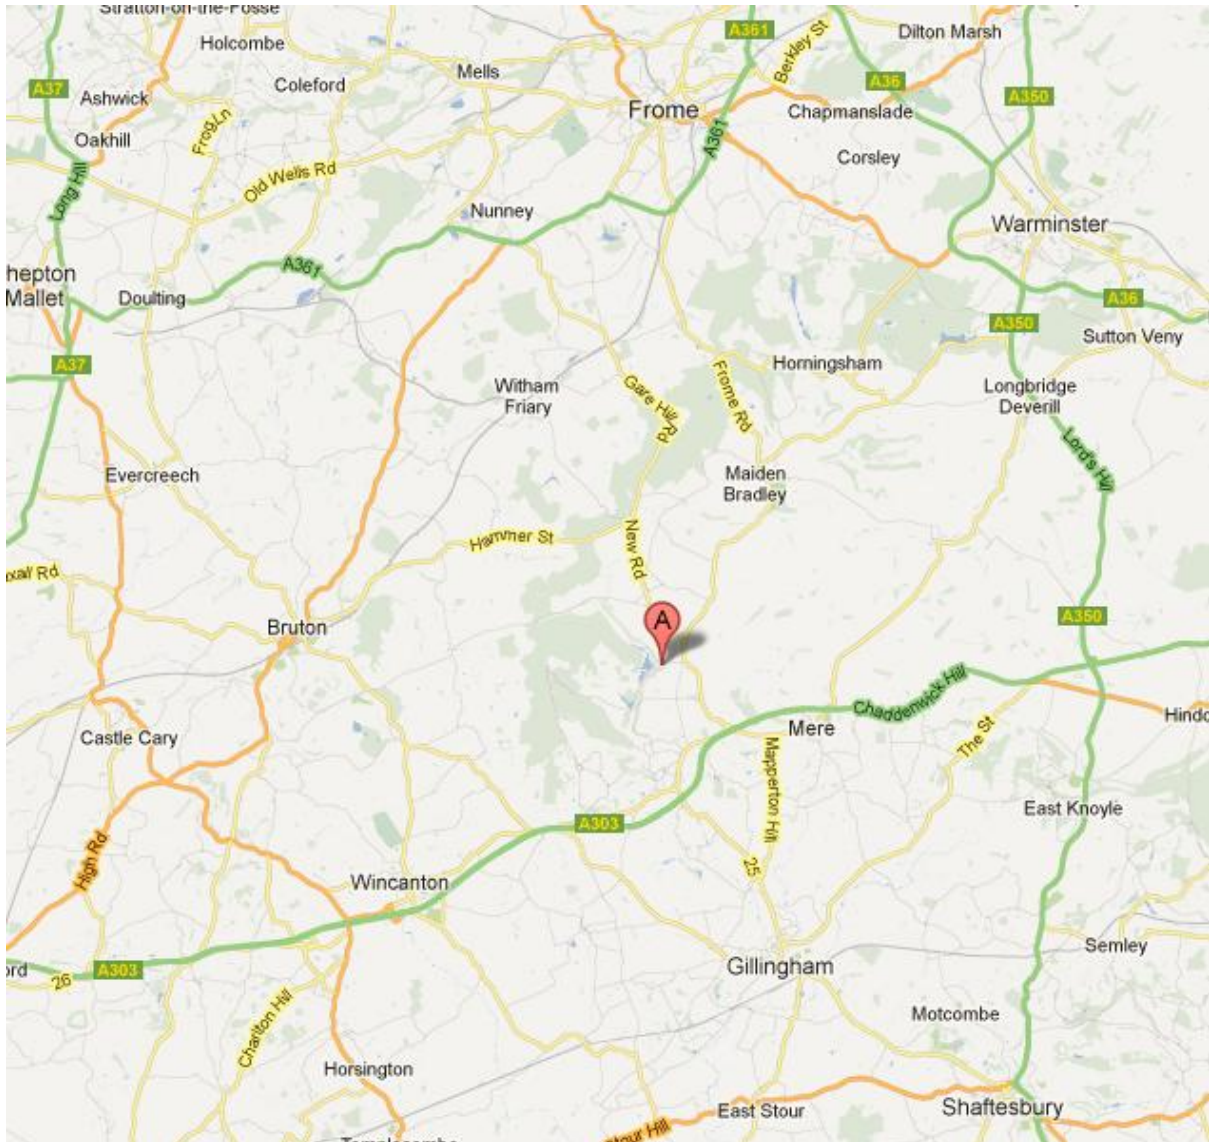

## STOURTON MEMORIAL HALL DIRECTIONS

The Hall is on the National Trust's Stourhead Estate which is signposted from the main roads and is just off the B3092, approximately 2 miles north west of Mere.

The signs will direct you to the main car park where there is a regular NT shuttle bus from there down to the Hall. Alternatively it is a 5 minute walk and the National Trust's visitor centre will give you directions.