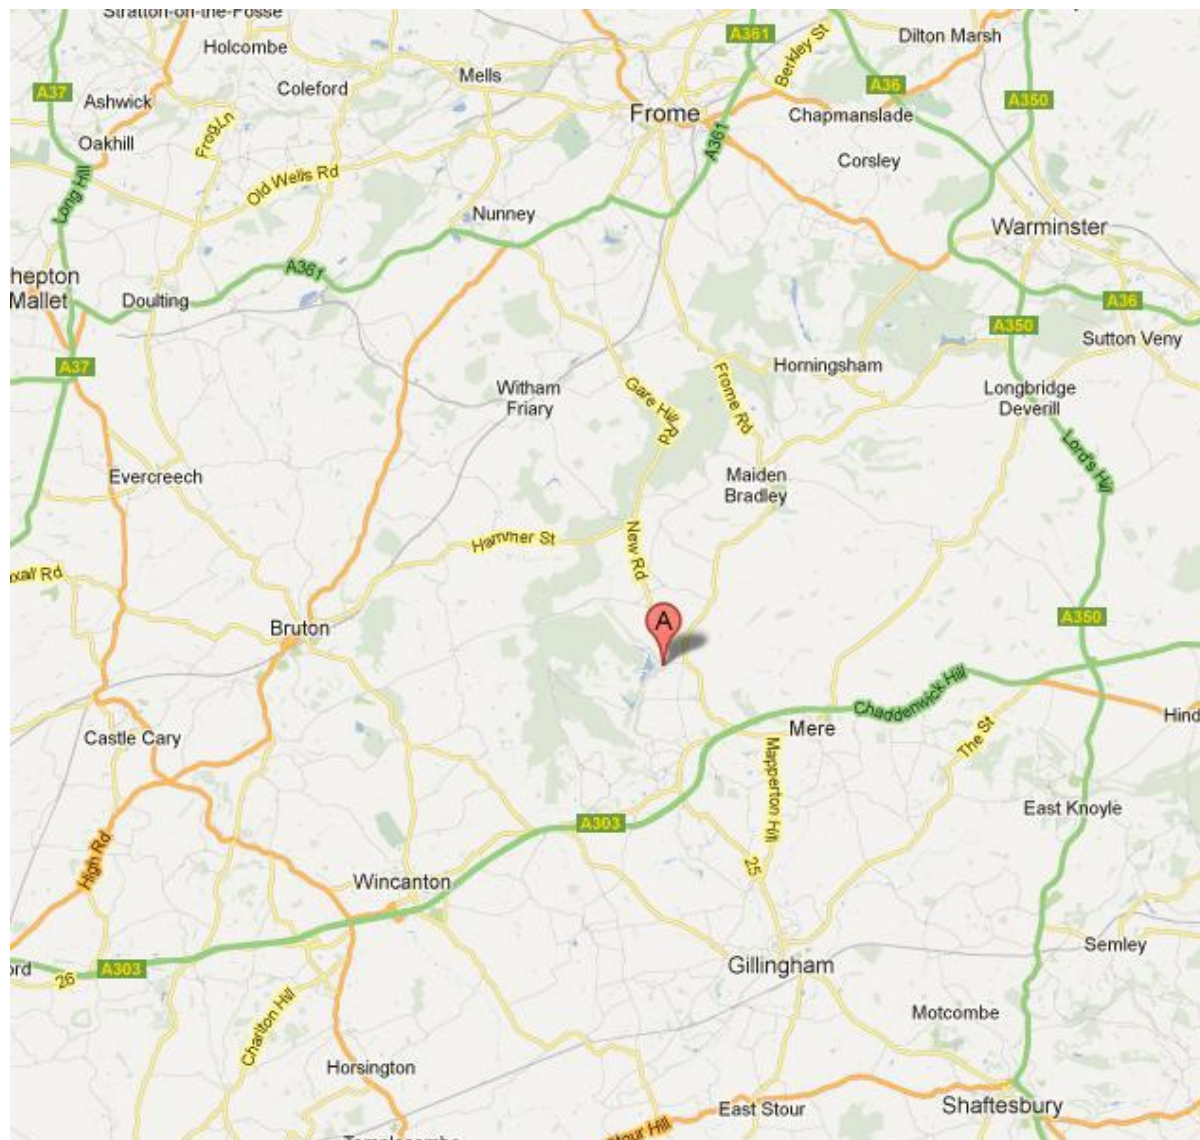

STOURTON MEMORIAL HALL DIRECTIONS

The Hall is on the National Trust's Stourhead Estate which is signposted from the main roads and is just off the B3092, approximately 2 miles north west of Mere.

The signs will direct you to the main car park where there is a regular NT shuttle bus from there down to the Hall. Alternatively it is a 5 minute walk and the National Trust's visitor centre will give you directions.